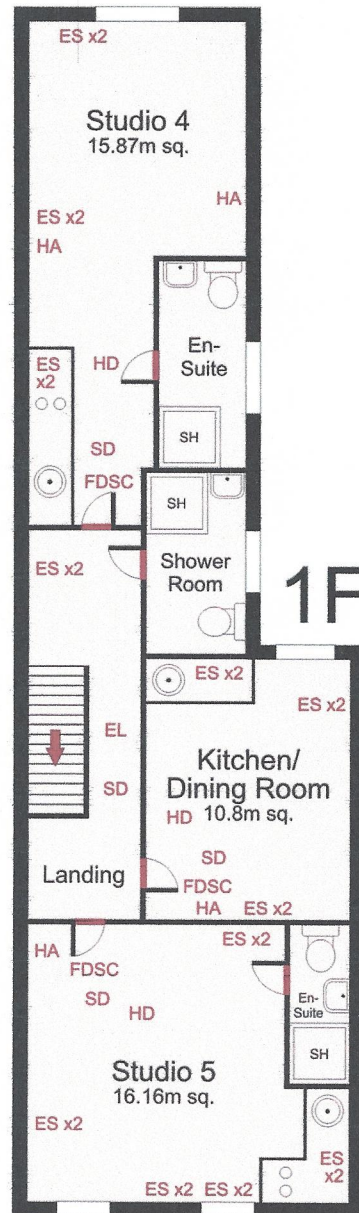

ADDRESS

58 Cholmley Street, Hull HU3 3DP

DATE

27/01/2020

SCALE

1 : 100

Key

- ES: Electric Power Socket
- R: Rubbish Storage
- HA: Heating Appliance
- FP: Fire Alarm Control Panel
- SD: Smoke Detector
- FD: Fire Door
- FDSC: Fire Door Self Closing
- G: Break Glass Call Point
- HD: Heat Detector
- FE: Fire Extinguisher
- AS: Alarm Sounder
- EL: Emergency Light
- GM: Gas Meter
- EM: Electric Meter
- FB: Fire Blanket