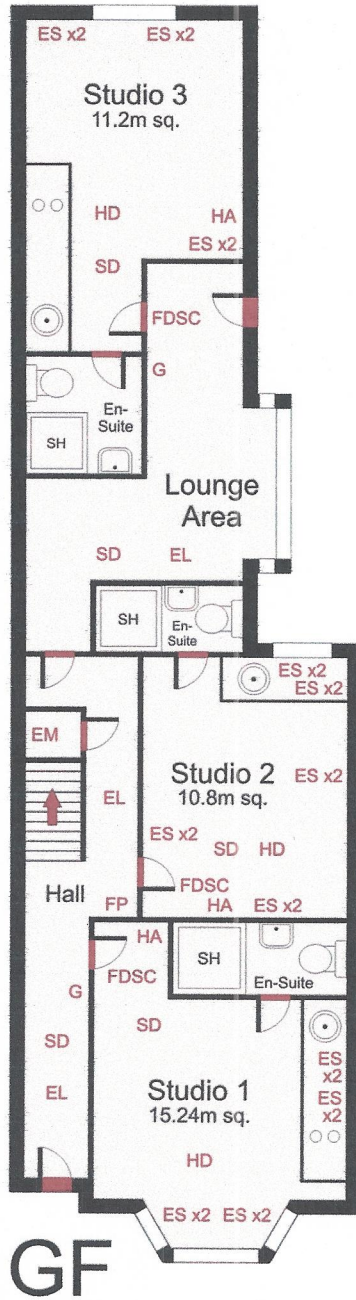

ADDRESS

58 Cholmley Street, Hull HU3 3DP

DATE

27/01/2020

SCALE

1 : 100

Key

- ES: Electric Power Socket
- R: Rubbish Storage
- HA: Heating Appliance
- FP: Fire Alarm Control Panel
- SD: Smoke Detector
- FD: Fire Door
- FDSC: Fire Door Self Closing
- G: Break Glass Call Point
- HD: Heat Detector
- FE: Fire Extinguisher
- AS: Alarm Sounder
- EL: Emergency Light
- GM: Gas Meter
- EM: Electric Meter
- FB: Fire Blanket